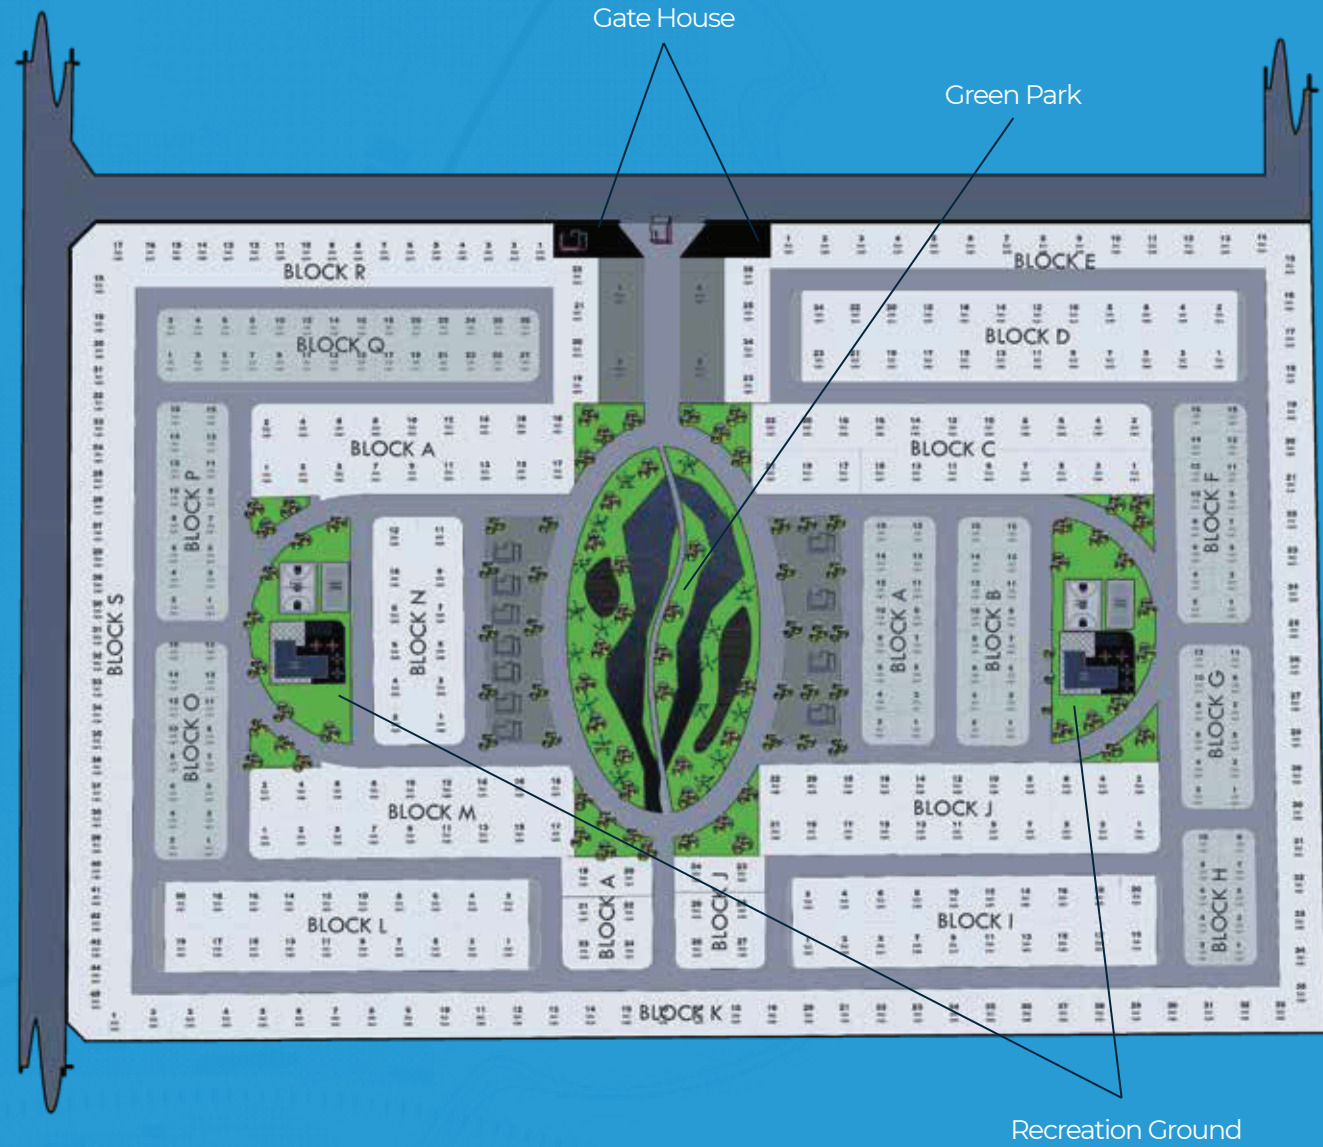

MASTERPLAN